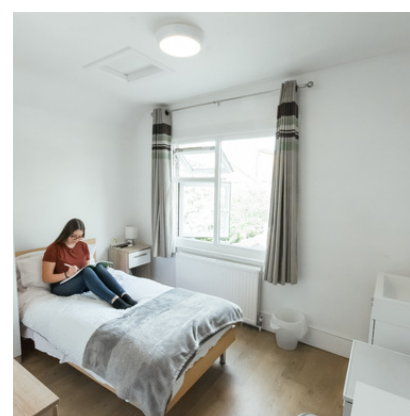

Wimbledon School of English London

Engage, Educate, Empower

Kings Lodge, SW19 8PL

Superior
Student House Share

What's included?

- Kitchen equipment (cutlery, plates, saucepans, etc)
- Bed Linen
- Towels are NOT included
- WiFi
- Laundry Facilities (Washing Machine and Tumble Dryer, Iron)
- Hairdryer
- TV and DVD player
- Communal areas are cleaned daily, study-bedroom and bath/shower rooms are cleaned weekly

- 9 en-suite bedrooms
- Twin, Single and Double rooms available
- Each room includes a bed, secure safety deposit box, chair, desk, wardrobe, TV.

Communal Facilities

- A large, well equipped kitchen/dining/sitting area with all facilities including cooker, microwave, dishwasher, fridge/freezer, TV with cable connection & DVD player
- Laundry room with iron, washing machine & clothes dryer
- Sunny outside garden
- WIFI throughout the building